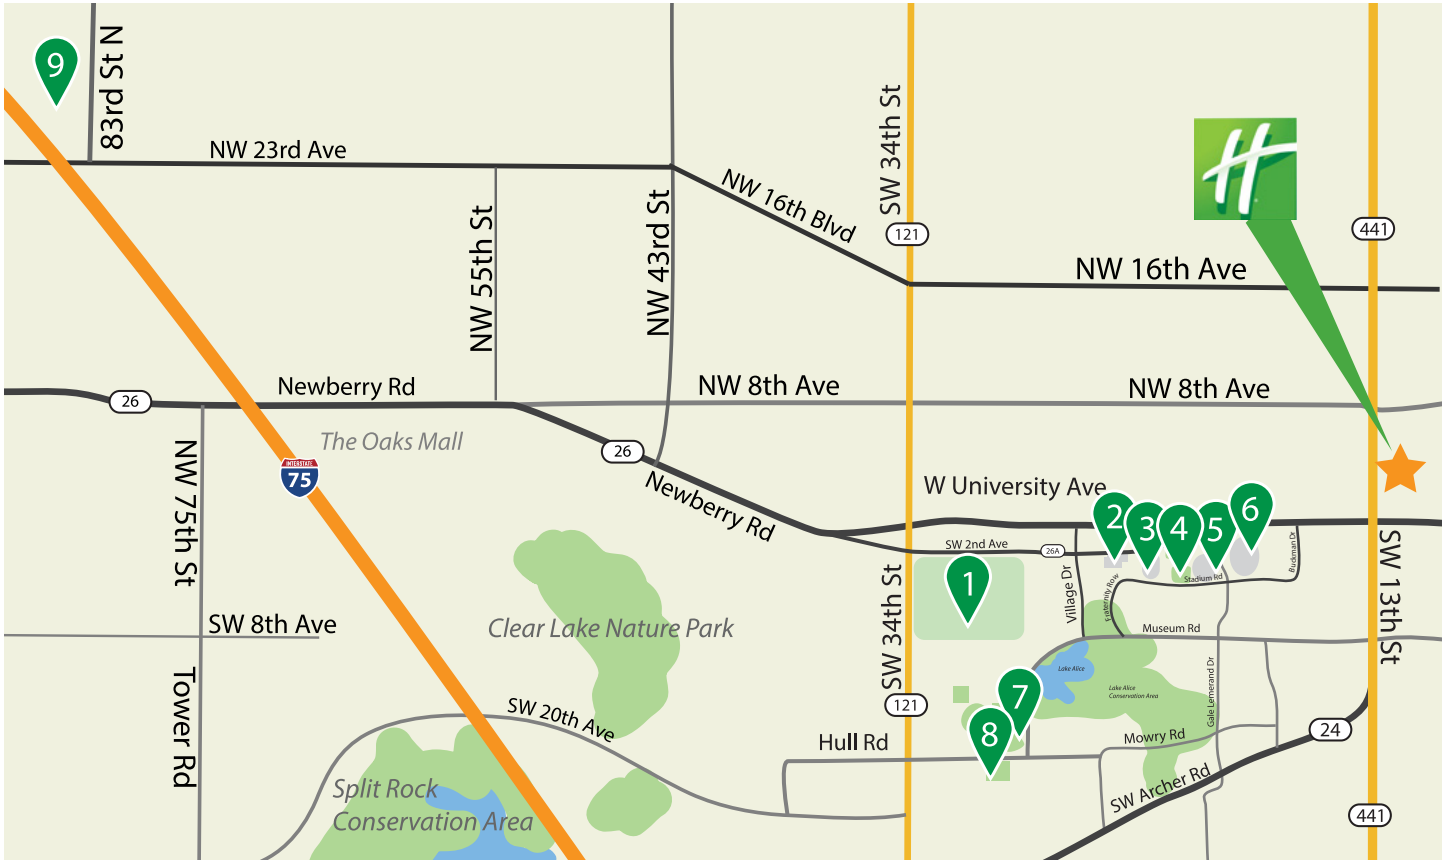

Map of Key Sports Venues in Relation to Our Hotel

- 1) Mark Bostick Golf Course (1.6 miles)
- 2) Alfred A. Ring Tennis Complex (1.2 miles)
- 3) James G. Pressley Stadium (1.2 miles)
- 4) Alfred A. McKethan Stadium (1.1 miles)
- 5) Stephen O'Connell Center (0.8 miles)
- 6) Ben Hill Griffin Stadium (0.8 miles)
- 7) Katie Seashole Pressley Softball Stadium (2.5 miles)
- 8) Donald R. Disney Stadium (2.5 miles)
- 9) Santa Fe College (7.2 miles)

Scan code with your smart phone to view this custom map on GoogleMaps, or click [here](#)